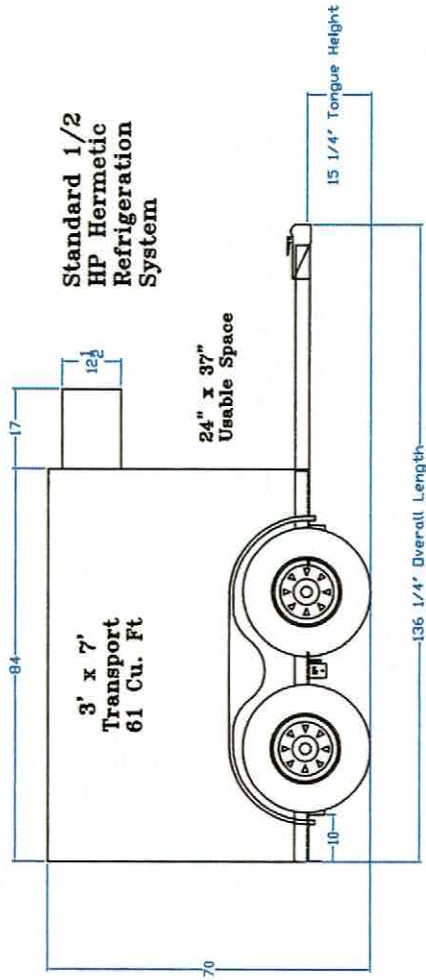

# Transport Specifications

27" x 44" Single Door  
 24 1/2" x 43"  
 Clear Door Opening

Standard 1/2  
 HP Hermetic  
 Refrigeration  
 System

3' x 7'  
 Transport  
 61 Cu. Ft

15" Rims  
 225 x 75 x R15 Tires  
 Two Axles @ 1,750 Lbs Each  
 Electric Actuated

Back up lights optional.  
 Audible Safety Back Up Alert  
 or Strobe Optional.

When doors open, interior light  
 comes on, fans go off.  
 When doors close, lights go out  
 and fans come on.

2" Hitch Ball  
 10,000 Lb Safety Chains

Part Description:	
3' x 7' Dimensional	
Drawing Number:	0002942
Drawn By:	C.S / C.Mc
Date:	2/22/11
Scale:	None

**Polar Temp**  
 Ice Merchandisers