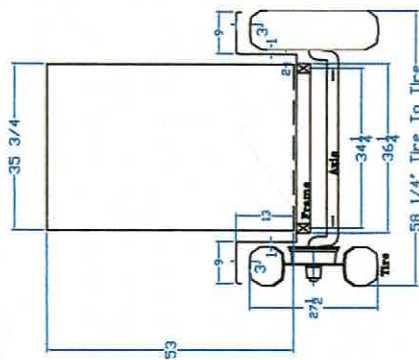

# Transport Specifications

27" x 44" Single Door  
 24 1/2" x 43"  
 Clear Door Opening

Standard 1/2  
 HP Hermetic  
 Refrigeration  
 System

3' x 7'  
 Transport  
 61 Cu. Ft

15" Rims  
 225 x 75 x R15 Tires  
 Two Axles @ 1,750 Lbs Each  
 Electric Actuated

Part Description:	
3' x 7' Dimensional	
Drawing Number:	0002942
Drawn By:	C.S / C.Mc
Date:	2/22/11
Scale:	None

**Polar Temp**  
 Ice Merchandisers