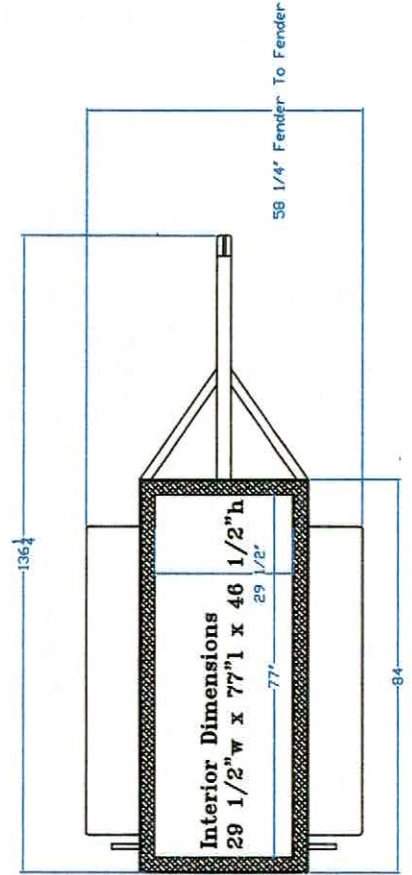

# Transport Specifications

27" x 44" Single Door  
 24 1/2" x 43"  
 Clear Door Opening

Standard 1/2  
 HP Hermetic  
 Refrigeration  
 System

3' x 7'  
 Transport  
 61 Cu. Ft

15" Rims  
 225 x 75 x R15 Tires  
 Two Axles @ 1,750 Lbs Each  
 Electric Actuated

Part Description:	
3' x 7' Dimensional	
Drawing Number:	0002942
Drawn By:	C.S / C.Mc
Date:	2/22/11
Scale:	None

**Polar Temp**  
 Ice Merchandisers